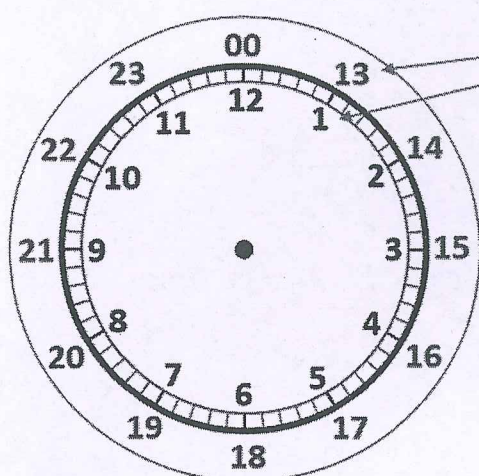

Name _____

Date _____

CONVERTING 12 HOUR TO 24 HOUR

CLOCK TIMES SHEET 1

The 24 hour clock does not have am and pm times.

To change an am time to a 24 hour time, you don't need to do anything unless it is 12am in which case the hour changes to 00. Add a zero before a single digit hour.

To change a pm time to a 24 hour time, just add 12 to the hour, unless it is 12pm. If the hour is 12pm then it does not change.

1:00pm becomes 13:00 in 24 hour time.

Examples

9:05am is 09:05   9:05pm is 21:05

7:27am is 07:27   7:27pm is 19:27

12:10am is 00:10   12:10pm is 12:10

Convert these times into 24 hour clock times.

12 hour	24 hour
4:25am	
9:20am	
2:55am	
11:35am	
1:07am	
12:42am	
6:13am	

12 hour	24 hour
4:25pm	
9:20pm	
2:55pm	
11:35pm	
1:07pm	
12:42pm	
6:13pm